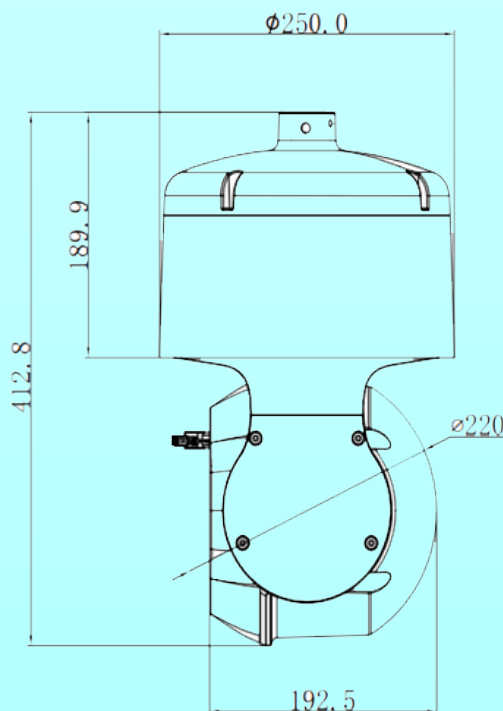

CCTVTECH
CCTV TECHNOLOGIES PTE LTD

20 Years
of experience

Long Range Laser Speed Dome Camera

Designed for harsh environment

PB789

Overview

2 MP or 4 MP
37X, 46X or 72 X Optical Zoom
Long Range Laser Nightvision

500 meter or 800 meter Laser
2000 - 3000 meter viewing Range
IP66 - POE Built In